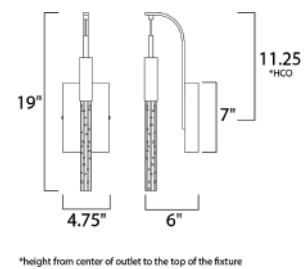

E32775-118BRZ
E32775-91BC
Pendant

C