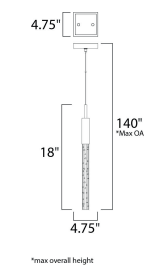

*max overall height

Colección SCEPTER

- CCT 3000K
- Dimeable
- CRI: 90+

	CÓDIGO	DESCRIPCIÓN	TIPO DE LÁMPARA	DIMENSIONES	LÚMENES	NOTA
A	E32778-91BC	Pendant 10 LED x 7.5W	LED	Largo 15.5" x Ancho 18" x Altura Máx. 140"	Peso: 25.4 lb	2460
B	E32770-*	Pared 1 LED x 7.5W	LED	Ancho 4.5" x Altura 19" Extensión: 5.5"	Peso: 3 lb	525

ACABADOS: -118BRZ Bronce y Cristal color Champán con burbujas
-91BC Cromo Negro y Cristal Claro con burbujas

INFORMACIÓN ADICIONAL: Largo de Cable: **A** 118"

	CÓDIGO	DESCRIPCIÓN	TIPO DE LÁMPARA	DIMENSIONES	LÚMENES	NOTA
C	E32775-*	Pendant 5 LED x 7.5W	LED	Ancho 16" x Altura Máx. 128"	Peso: 10.9 lb	1230
D	E32771-*	Pendant 1 LED x 7.5W	LED	Ancho 13" x Altura Máx. 128"	Peso: 4.9 lb	246

ACABADOS: -118BRZ Bronce y Cristal color Champán con burbujas
-91BC Cromo Negro y Cristal Claro con burbujas

INFORMACIÓN ADICIONAL: Largo de Cable: 118"