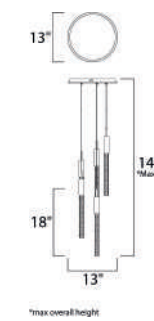

*max overall height